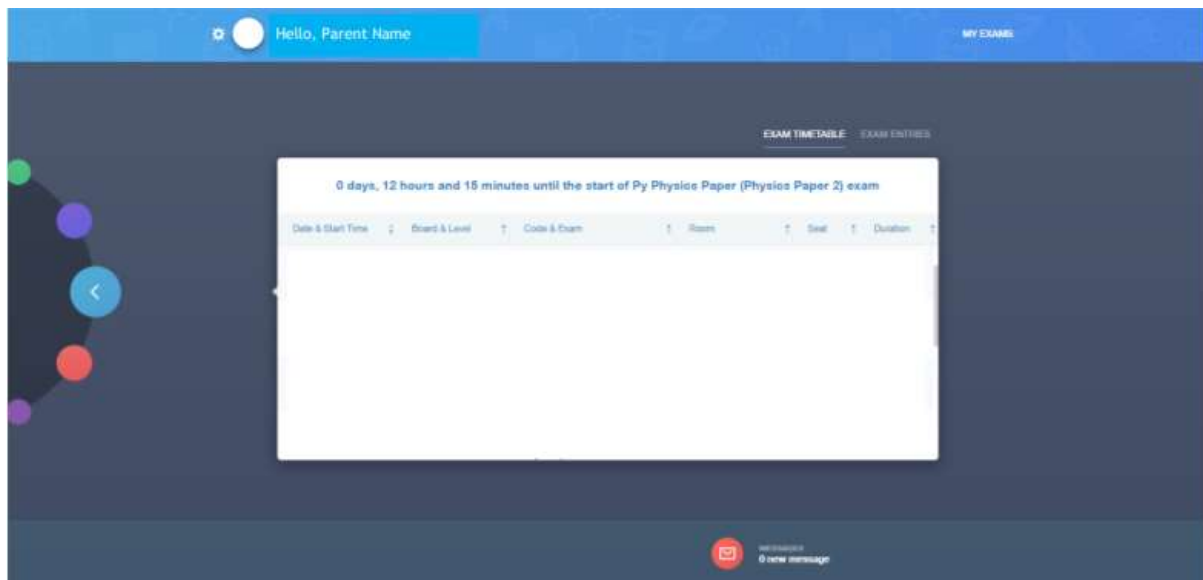

EduLink One

Parent How-to-Guide: Exams

The 'Exams' area of EduLink displays the child's examination timetable and examination entries.

If you require further support, please email adavies@ratton.co.uk or access the user guides on our website.