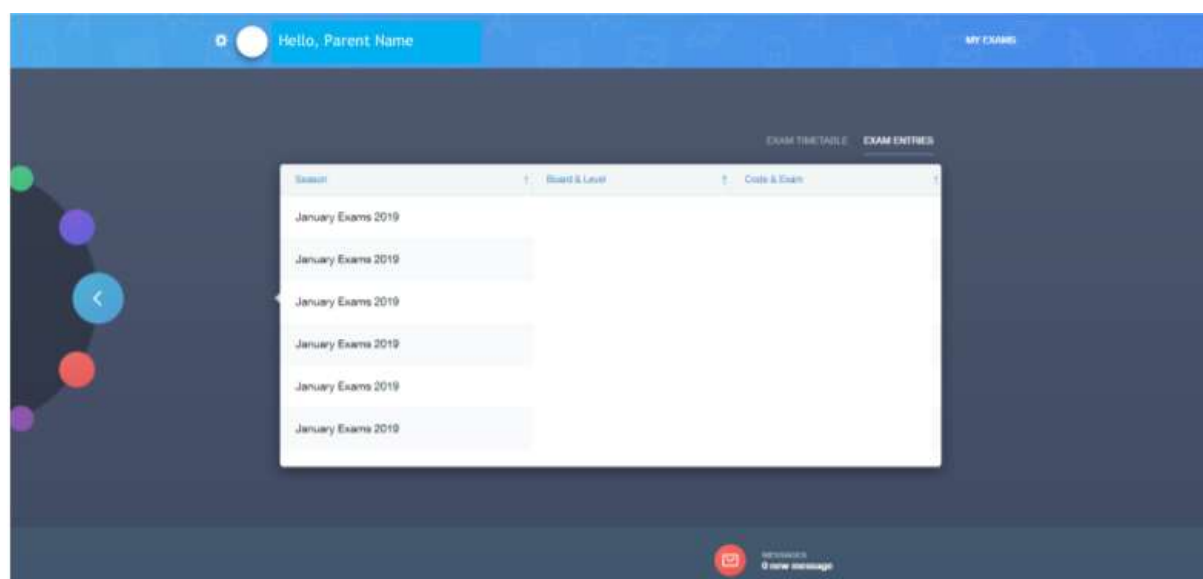

EduLink One

Parent How-to-Guide: Exams

The 'Exams' area of EduLink displays the child's examination timetable and examination entries.

If you require further support, please email adavies@ratton.co.uk or access the user guides on our website.